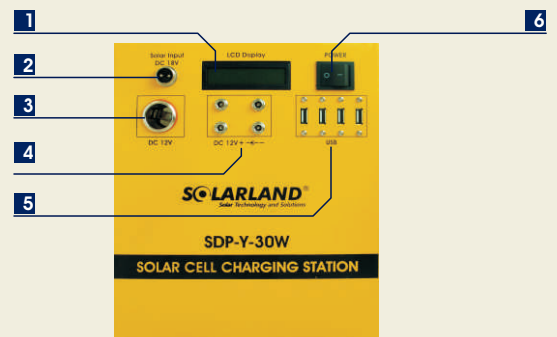

30W Solar Charging Station

Model: SDP-Y-30W

This product is a 30W solar charging station. It transforms natural sunlight into DC electricity, which is then stored in the rechargeable battery. The battery can be used to power the provided LED light bulb, and charge other small DC devices, such as mobile phones.....This product is designed for rural areas where no grid exists and can be adapted to camping, RV and other outdoor activities. This kit is an ideal design for disaster relief organizations!

Standard Kit Components

- **1 x 30W/12V Poly-Crystalline Solar Panel with 5m cable & Connector**
- **1 x Plug & Play Integrated Powerbank Cabinet Includes:**
 - Built-in controller 10A/12V
 - Maintenance-Free Lead-Acid Battery 18AH/12V
 - LCD showing System Status including; ...Battery Voltage/Capacity & - State of Charge/Discharge
 - 4 x 12VDC Port
 - 1 x 12VDC Cigarette Lighter Socket
 - 4 x 500mA/5V USB Port
- **3 x SLS-M06 Phone Charger Convertors**
- **3 x SLS-P01 Adapter Kits; ..suitable for popular cell phones and other handheld devices**
- **1 x 3W/12V LED Lamp Assembly with 5m cable, in-line On/Off switch & lamp shade**
- **1 x SDP-Y-4 10-in-1 USB Adapter**

Y series

Control Panel

- 1** LCD Display: Battery Voltage , Battery Capacity, State of Charge/Discharge & Working Status
- 2** 1 x Solar Panel Connection
- 3** 1 x 12VDC Cigarette Lighter Socket
- 4** 4 x 12VDC/1A Sockets; ...Use with LED Light Assembly & SLS-M06 Phone Converters
- 5** 4 x 5V/500mA USB Output
- 6** ON/OFF Power Switch