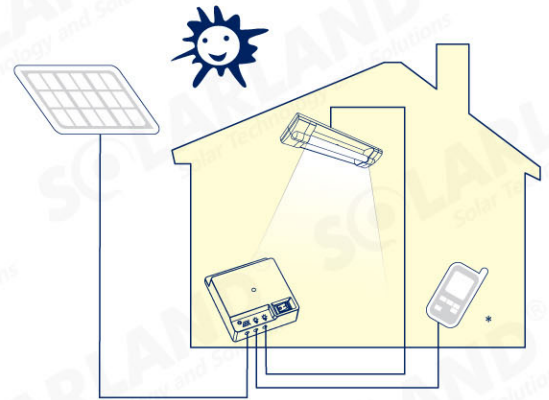

Solar Powapack 3.0

Model: BSS-003 14LH

Kit Contents

Solar Panel

LED TL Lamp

Solar PowerPack Junior

Phone Charger Adapters

Connection Instruction

Working Time

= 7 hrs
(Fully Charged 8 hrs)
= 5 hrs
(Charge 6 hrs a day)

Lamp Specifications

Lamp Rated Power: 1.5W
Luminous Flux Output: 120lm

Power Consumption

Brightness

Packing Information

1set/Colour Box: 430x160x145mm
4sets/Carton: 445x340x315mm
N.W: 7.4kgs
G.W: 8.7kgs
2184sets/20' 4760sets/40'