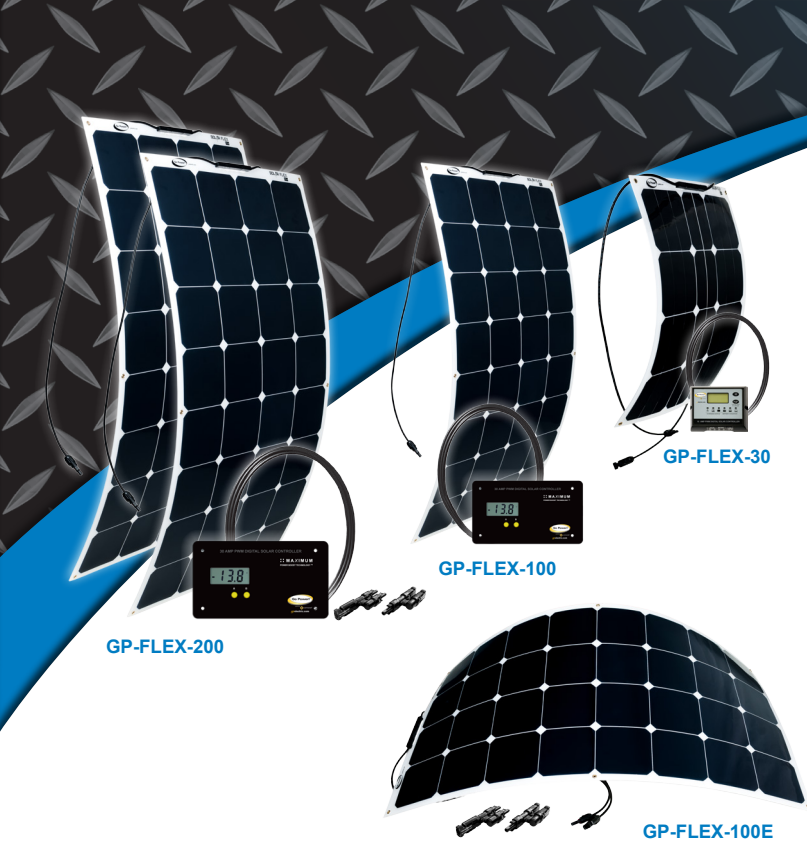

powered by carmanah®

SOLAR FLEX™ Kits

GP-FLEX-200/100/30/100E

- Curves up to 30 degrees
- 82 % lighter than other solar modules
- Durable surface is less than 1/8" / 3mm thick
- Kits includes PWM Solar Controller
- Flexible, high-efficiency back-contact cells
- Penetrating or adhesive mounting options
- Marine grade material
- Conforms to almost any surface

GP-FLEX-200

GP-FLEX-100

GP-FLEX-30

GP-FLEX-100E

Why choose a Go Power! System

A Go Power! Solar Charging Kit keeps your batteries charged and healthy. Full batteries give you the freedom to run lights, furnaces, fans and more DC appliances without the worry of running out of power.

The rugged durability of our solar panels guarantee you'll generate solar power everywhere you go. Go Power! Solar Flex™ modules are aerodynamic and DURABLE - a virtually unbreakable solar battery charger for RVs, boats and long-haul trucks. All Solar Flex™ kits come with mounting hardware, quick-connect MC4 cables and a PWM digital Solar Controller.

GP-PWM-30

SPECIFICATIONS*	GP-FLEX-200 (2 x FLEX 100)	GP-FLEX-100	GP-FLEX-30	GP-FLEX-100E
Solar Charging Kits UPC	8-39085-00255-1	8-39085-00251-3	8-39085-00252-0	8-39085-00256-8
Output Power	200 W	100 W	30 W	100 W
Rated Current	11.24 A	5.62 A	1.70 A	5.62 A
Rated Voltage	17.8 V	17.8 V	17.6 V	17.8 V
Dimensions of panel (mm)	1060 x 540 x 3 mm	1060 x 540 x 3 mm	1481 x 673 x 35.6 mm	1060 x 540 x 3 mm
(inches)	41.7 x 21.3 x 0.1 in	41.7 x 21.3 x 0.1 in	21.1 x 15.25 x 0.1 in	41.7 x 21.3 x 0.1 in
Weight of module	2.9 lbs (1.35 kg) x 2	2.9 lbs (1.35 kg)	1.1 lbs (0.49 kg)	2.9 lbs (1.35 kg)