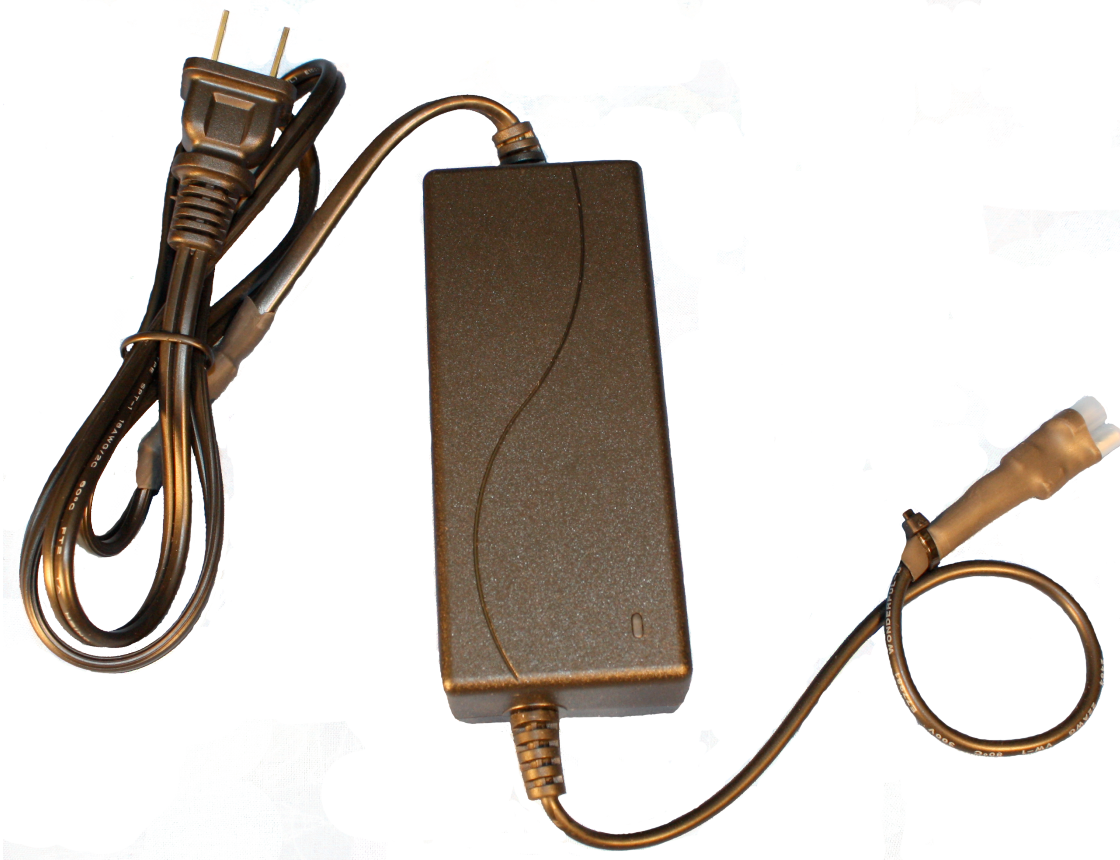

Battery Charger

The charger is designed to re-charge a depleted battery. This is an indoor charger and typically requires 3 hours to fully recharge a depleted battery. The light indicator on the charger will illuminate red during charging and turn green when fully charged.